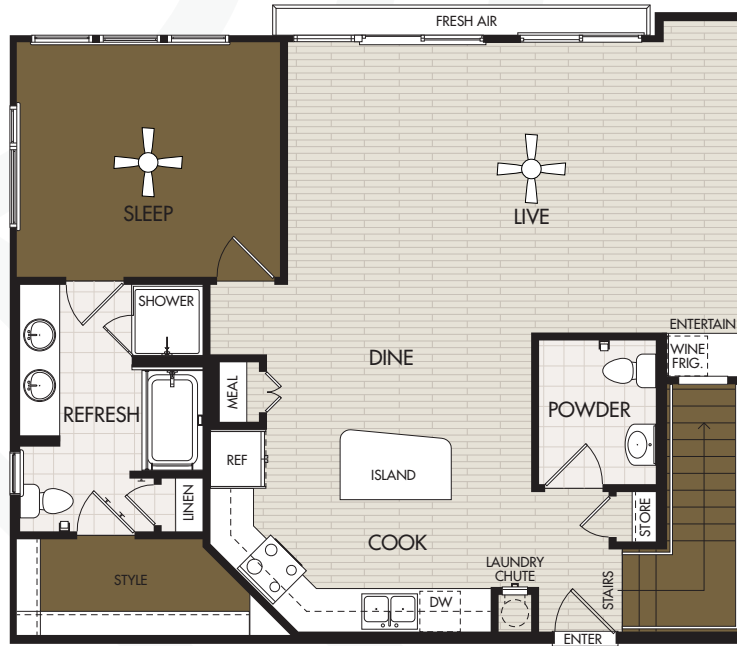

# B3Ta

THREE BED \ THREE AND A HALF BATH \ FLEX \ TOWNHOME

5225 Verde Valley Lane, Dallas, TX 75254  
 P \ 972.991.5225  
 F \ 972.991.5226

VVandM.com

Square Footage \_\_\_\_\_

Rent \_\_\_\_\_

Deposit \_\_\_\_\_

Residence # \_\_\_\_\_

Move-In Date \_\_\_\_\_

UPPER LEVEL

LOWER LEVEL

Features and amenities are subject to change, square footage noted is approximate, floor plans are not depicted to scale.