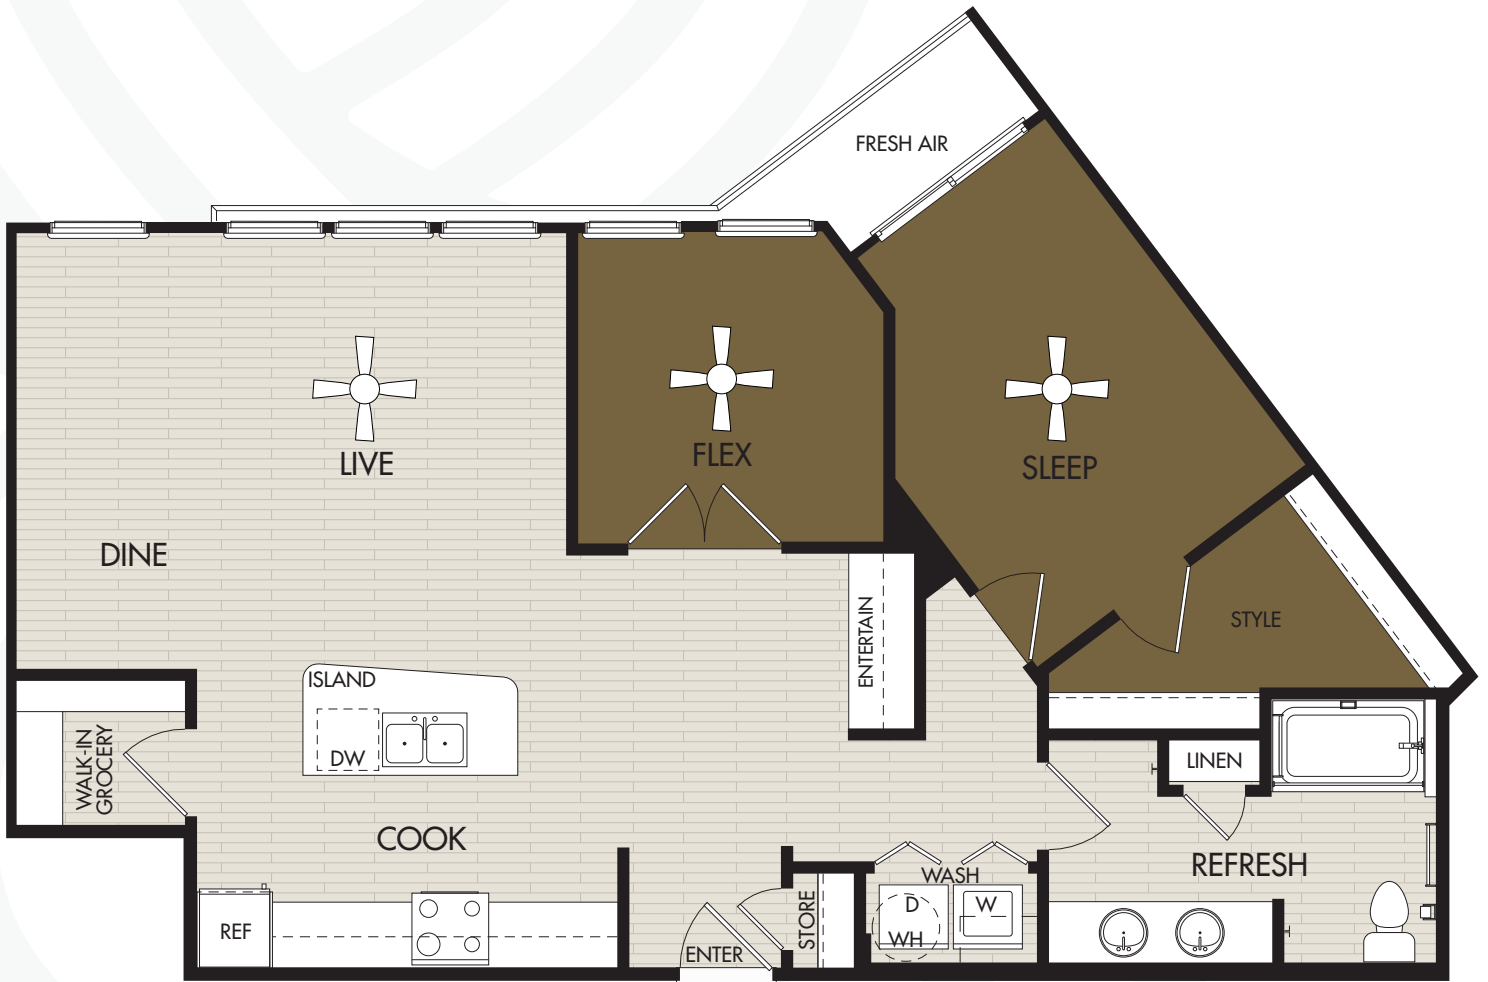

# A4b ONE BED \ ONE BATH \ FLEX

5225 Verde Valley Lane, Dallas, TX 75254  
P \ 972.991.5225  
F \ 972.991.5226

VVandM.com

Square Footage \_\_\_\_\_

Rent \_\_\_\_\_

Deposit \_\_\_\_\_

Residence # \_\_\_\_\_

Move-In Date \_\_\_\_\_

Features and amenities are subject to change, square footage noted is approximate, floor plans are not depicted to scale.