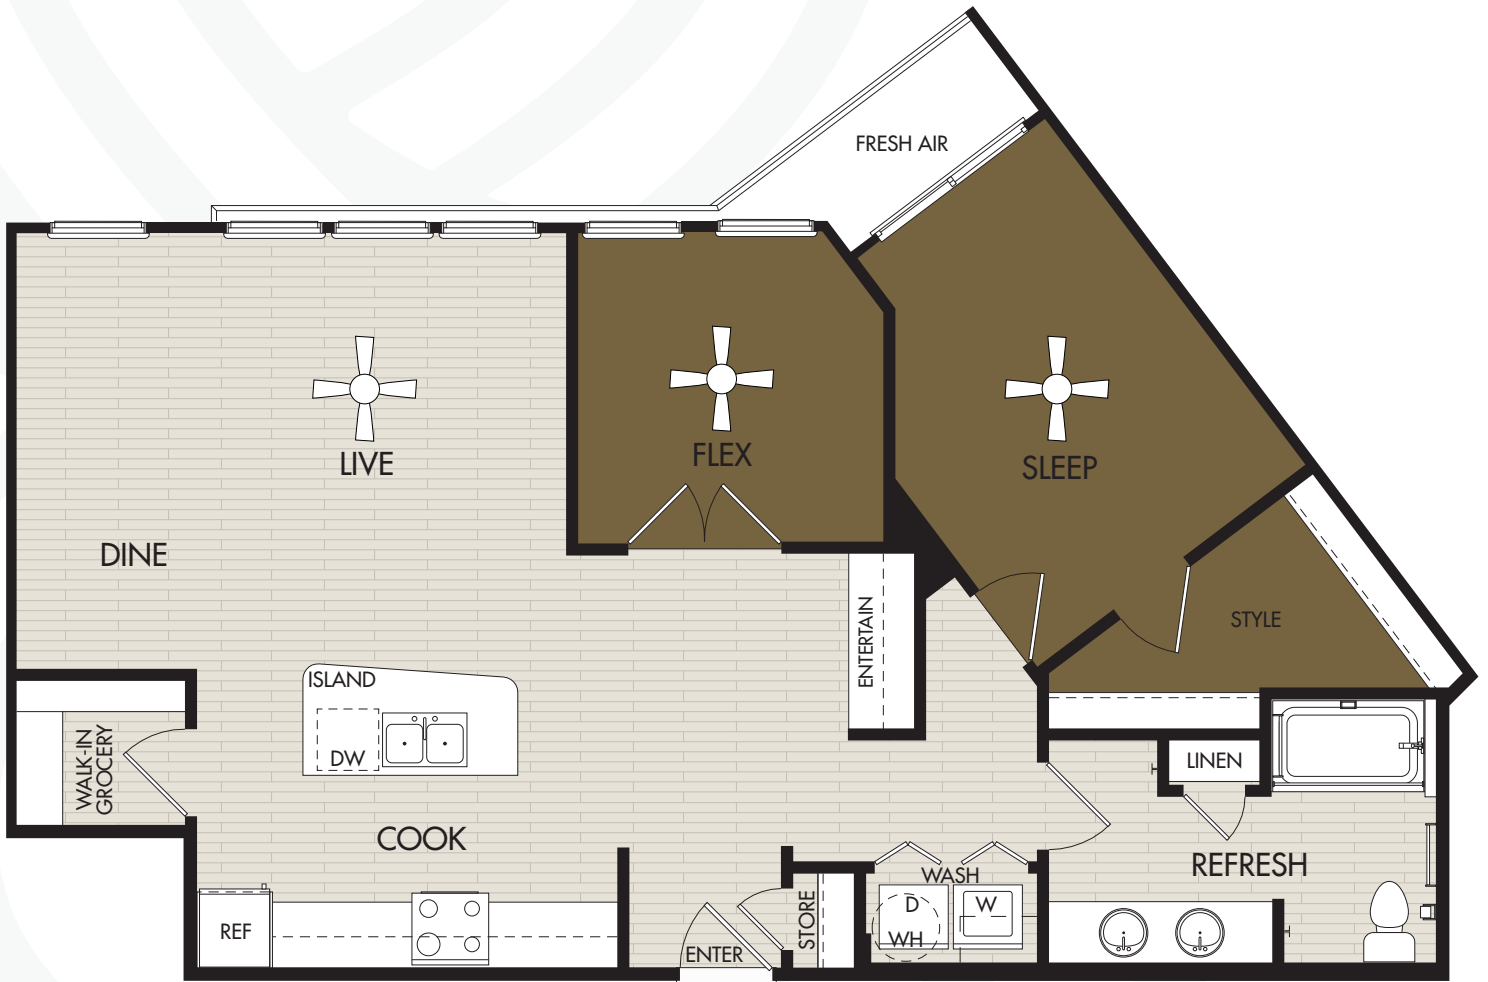

A4b ONE BED \ ONE BATH \ FLEX

5225 Verde Valley Lane, Dallas, TX 75254
P \ 972.991.5225
F \ 972.991.5226

VVandM.com

Square Footage _____

Rent _____

Deposit _____

Residence # _____

Move-In Date _____

Features and amenities are subject to change, square footage noted is approximate, floor plans are not depicted to scale.