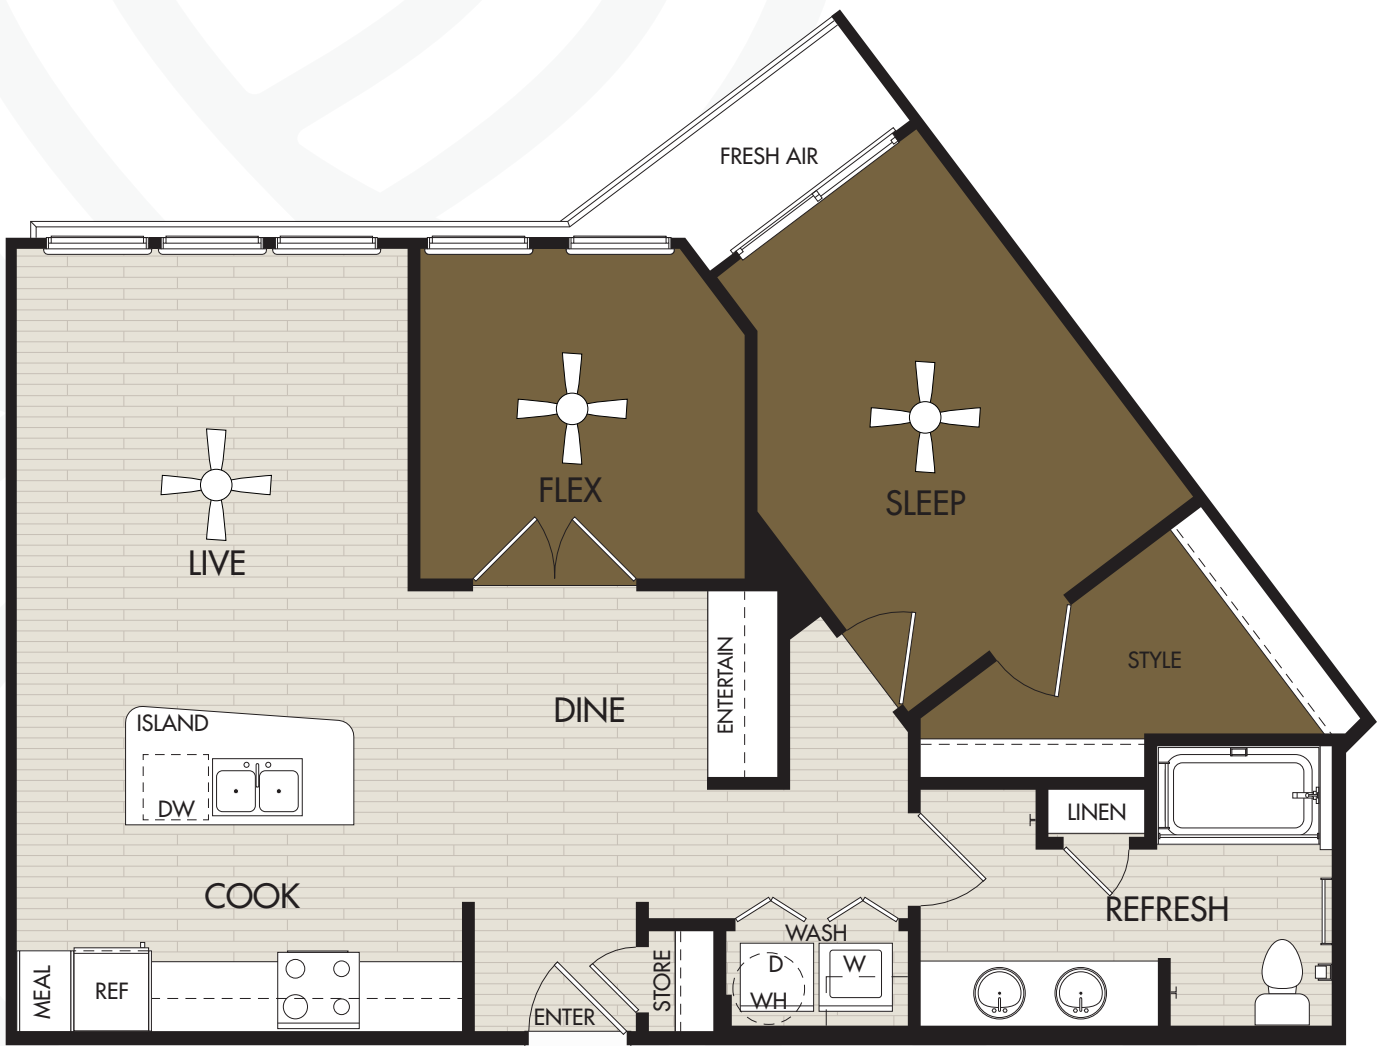

# A4a ONE BED \ ONE BATH \ FLEX

5225 Verde Valley Lane, Dallas, TX 75254  
P \ 972.991.5225  
F \ 972.991.5226

VVandM.com

Square Footage

Rent

Deposit

Residence #

Move-In Date

Features and amenities are subject to change, square footage noted is approximate, floor plans are not depicted to scale.