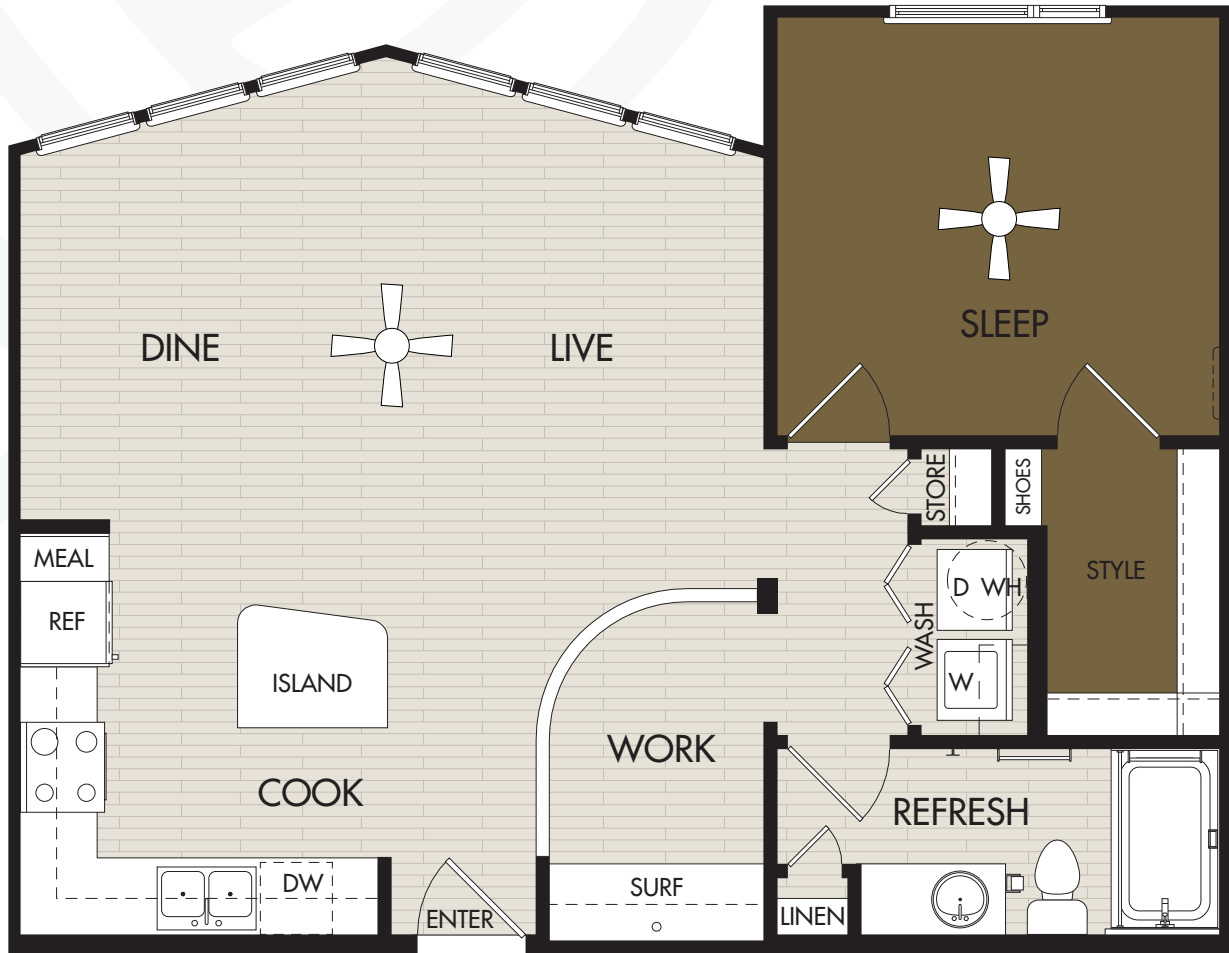

# A3 ONE BED \ ONE BATH \ WORK

5225 Verde Valley Lane, Dallas, TX 75254  
 P \ 972.991.5225  
 F \ 972.991.5226

VVandM.com

Square Footage \_\_\_\_\_

Rent \_\_\_\_\_

Deposit \_\_\_\_\_

Residence # \_\_\_\_\_

Move-In Date \_\_\_\_\_

Features and amenities are subject to change, square footage noted is approximate, floor plans are not depicted to scale.