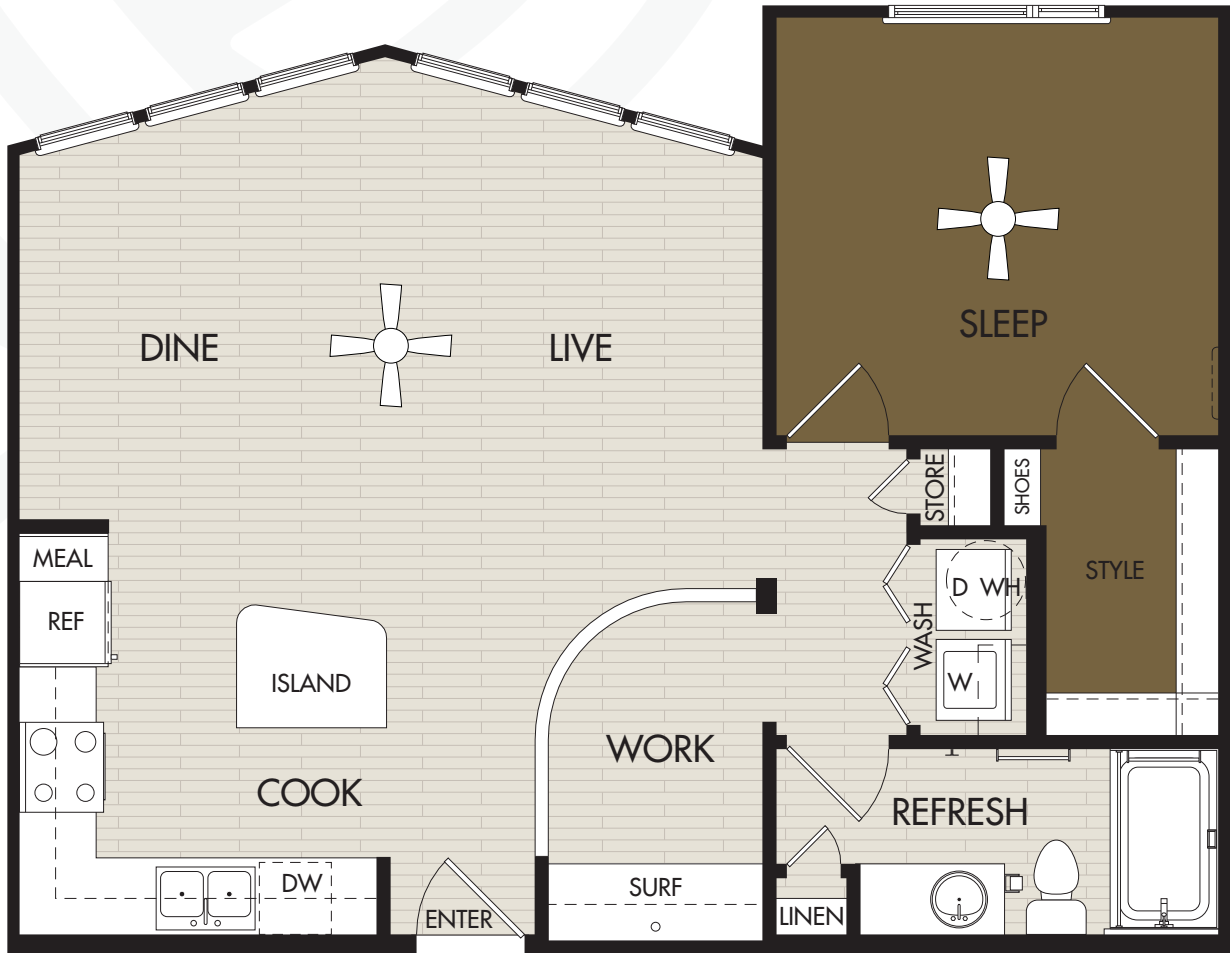

# A3 ONE BED \ ONE BATH \ WORK

5225 Verde Valley Lane, Dallas, TX 75254  
P \ 972.991.5225  
F \ 972.991.5226

VVandM.com

Square Footage \_\_\_\_\_

Rent \_\_\_\_\_

Deposit \_\_\_\_\_

Residence # \_\_\_\_\_

Move-In Date \_\_\_\_\_

Features and amenities are subject to change, square footage noted is approximate, floor plans are not depicted to scale.